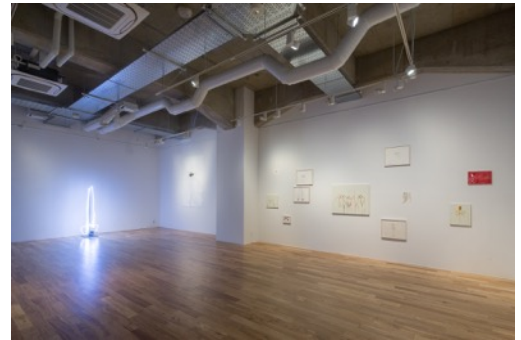

"Sleep No More", Tama Art University Art Festival, Tokyo

2012 "OTHER PAINTING XI", Pepper's Gallery, Tokyo

"凸 Exhibition", Sogo Kashiwa, Art Line Kashiwa 2012, Chiba

"Hole without donuts", Tama Art University Art Festival, Tokyo

AWARDS

2015 SHISEIDO ART EGG

2014 The 1st CAF Award, Kenjiro Hosaka Award

2014 ART IN THE OFFICE 2014 (Organized by MONEX Inc.)

CATALOGUES AND BROCHURES

Stereotypical – Minako NISHIYAMA & Rikako KAWAUCHI, March 15th 2016, Kyoto Seika University Contemporary Art Project Executive Committee

The 9th shiseido art egg exhibition catalogue, May 29th 2015, Shiseido Inc.

ARTICLES

Hiroyasu Yamauchi, "ART&TRUTH (vol.3)", GOETHE, June Issue, No.123, June 1st 2016, p17, Gentosha

Chiaki Noji, "In the swaying body and relation. Rikako Kawauchi's Solo Exhibition in Ebisu", bitecho, Dec.23rd 2015

<http://bitecho.me/2015/12/23_645.html>

Chiaki Noji, "Rikako Kawauchi Interview. In the swaying body and relation", Bijutsu Techo, NO.1032, Jan. 2016, ART NAVI p.9, Bijutsu Shuppan Sha

"Rikako Kawauchi expresses human existence and relationship by depicting line". Latest Solo Exhibition, CINRA.NET, Dec. 14th 2015, <http://www.cinra.net/news/20151214-kawauchirikako>

Taisuke Shimanuki, "Rikako Kawauchi Interview. I want to shake off uncomfortable life", CINRA.NET, Jan 14th 2015, <http://www.cinra.net/interview/201501-kawauchirikako>

《Collector and Artist : Rikako KAWAUCHI Exhibition》 2015 installation view (T-Art Gallery, Tokyo) Photo by Ujin Matsuo